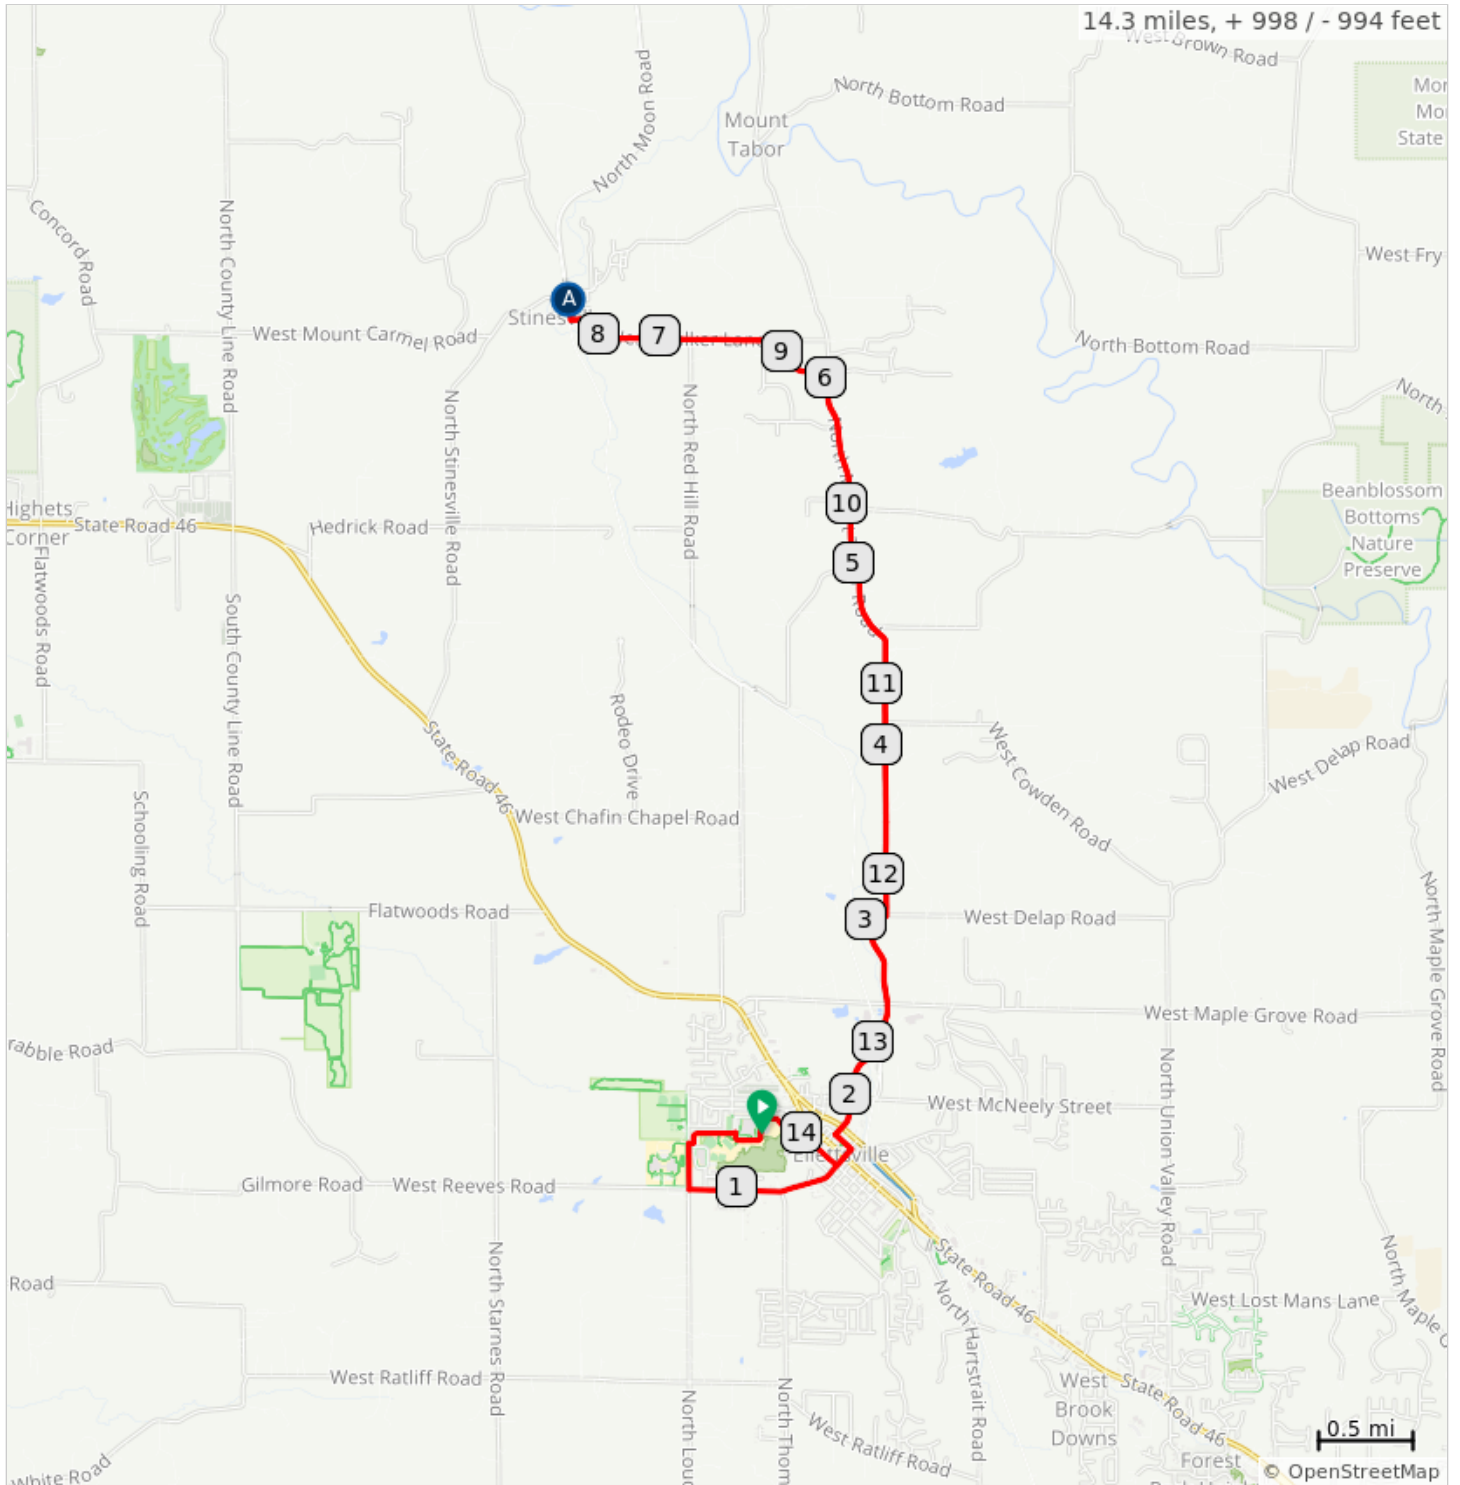

Hilly 2021 Little Hilly

A. Rest Stop 1

Hilly 2021 Little Hilly

Dist	Note	Next
0.0	Start of route	0.2
0.2	Left to stay on Edgewood Dr	0.3
0.5	Right onto Colt Dr	0.0
0.5	Left onto N Sycamore Dr	0.2
0.7	Left onto W Reeves Rd	0.5
1.2	Continue onto S Sale St	0.4
1.7	Left onto W Vine St	0.1
1.8	Right onto Mathews Dr	1.3
3.1	Left onto County Rd 450 W/N Mt Tabor Rd	2.9
6.1	Left onto W Walker Ln	1.3
7.4	W Walker Ln turns slightly left and becomes Elm St	0.1
7.5	Elm St turns slightly right and becomes Market St	0.1
7.6	Right onto N Railroad St	0.1
7.7	Around at Rest Stop	0.1

7.7 miles. +415/-586 feet

Dist	Note	Next
14.3	End of route	0.0

0.1 miles. +0/-0 feet

Dist	Note	Next
7.8	Left onto Walnut St	0.1
7.8	Right onto Market St	0.0
7.8	Market St turns slightly left and becomes Elm St	0.1
7.9	Elm St turns slightly right and becomes W Walker Ln	1.3
9.3	Right onto N Mt Tabor Rd	2.9
12.2	Right onto Mathews Dr	1.3
13.5	Left onto W Vine St	0.1
13.7	Right onto N Sale St	0.1
13.8	Right onto W Association St	0.3
14.1	Slight left onto Edgewood Dr	0.1
14.2	Left to stay on Edgewood Dr	0.1
14.3	Left to stay on Edgewood Dr	0.1

6.6 miles. +549/-376 feet