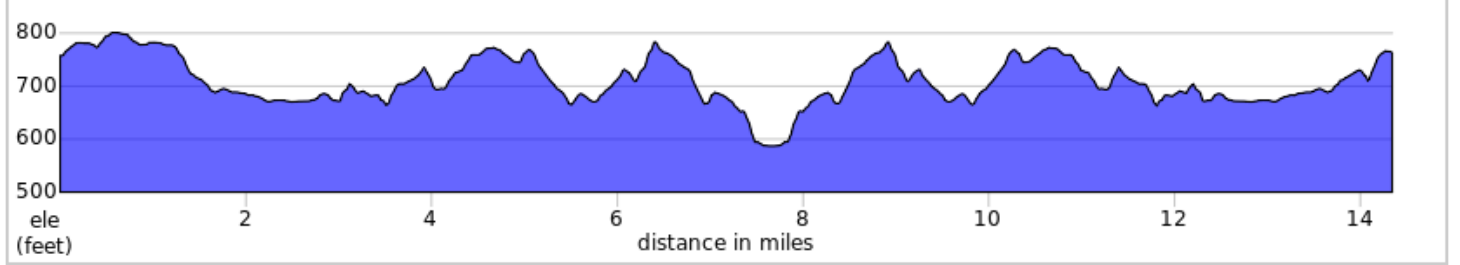

Hilly 2021 Little Hilly

A. Rest Stop 1

Hilly 2021 Little Hilly

Dist	Note	Next
0.0	Start of route	0.2
0.2	Left to stay on Edgewood Dr	0.3
0.5	Right onto Colt Dr	0.0
0.5	Left onto N Sycamore Dr	0.2
0.7	Left onto W Reeves Rd	0.5
1.2	Continue onto S Sale St	0.4
1.7	Left onto W Vine St	0.1
1.8	Right onto Mathews Dr	1.3
3.1	Left onto County Rd 450 W/N Mt Tabor Rd	2.9
6.1	Left onto W Walker Ln	1.3
7.4	W Walker Ln turns slightly left and becomes Elm St	0.1
7.5	Elm St turns slightly right and becomes Market St	0.1
7.6	Right onto N Railroad St	0.1
7.7	Around at Rest Stop	0.1

7.7 miles. +415/-586 feet

Dist	Note	Next
14.3	End of route	0.0

0.1 miles. +0/-0 feet

Dist	Note	Next
7.8	Left onto Walnut St	0.1
7.8	Right onto Market St	0.0
7.8	Market St turns slightly left and becomes Elm St	0.1
7.9	Elm St turns slightly right and becomes W Walker Ln	1.3
9.3	Right onto N Mt Tabor Rd	2.9
12.2	Right onto Mathews Dr	1.3
13.5	Left onto W Vine St	0.1
13.7	Right onto N Sale St	0.1
13.8	Right onto W Association St	0.3
14.1	Slight left onto Edgewood Dr	0.1
14.2	Left to stay on Edgewood Dr	0.1
14.3	Left to stay on Edgewood Dr	0.1

6.6 miles. +549/-376 feet